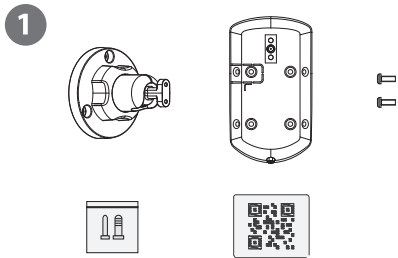

Quick Start Guide

V1.0.0

ZHEJIANG DAHUA VISION TECHNOLOGY CO., LTD.

Address: No.1199 Bin'an Road, Binjiang District, Hangzhou, P. R. China Postcode: 310053

Website: www.dahuasecurity.com Email: overseas@dahuatech.com

Tel: +86-571-87688883 Fax: +86-571-87688815